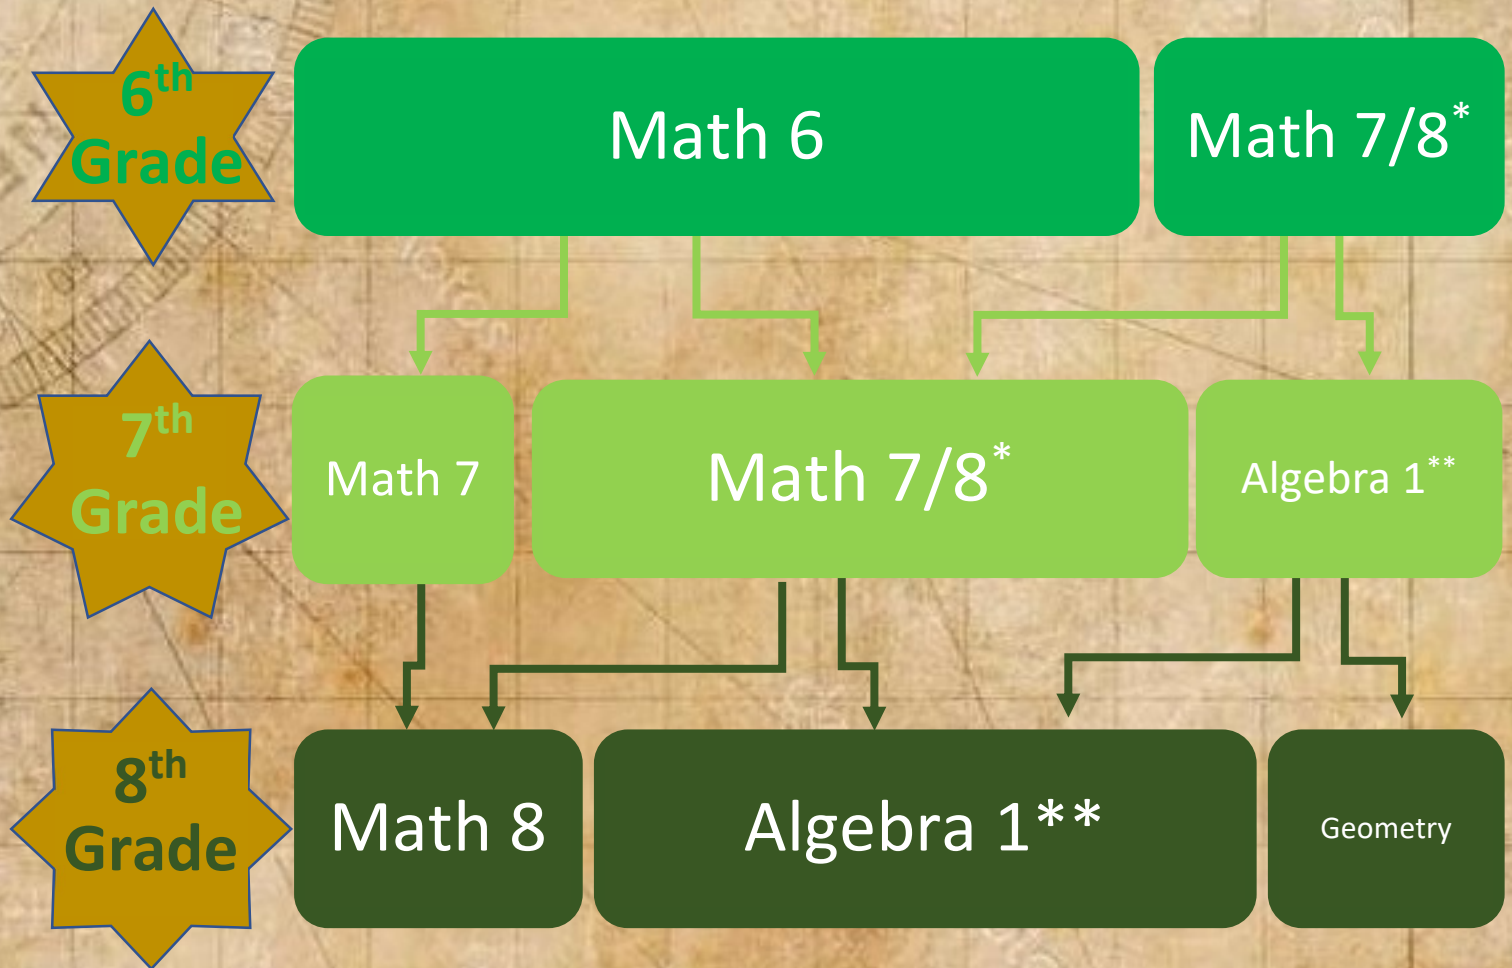

# Cache La Poudre Middle School Mathematics Course Sequence

\*Math 7/8 – 7<sup>th</sup> Grade Standards and Half of the 8<sup>th</sup> Grade Standards

\*\*Algebra 1 – Half the 8<sup>th</sup> Grade Standards and the High School Algebra 1 Standards